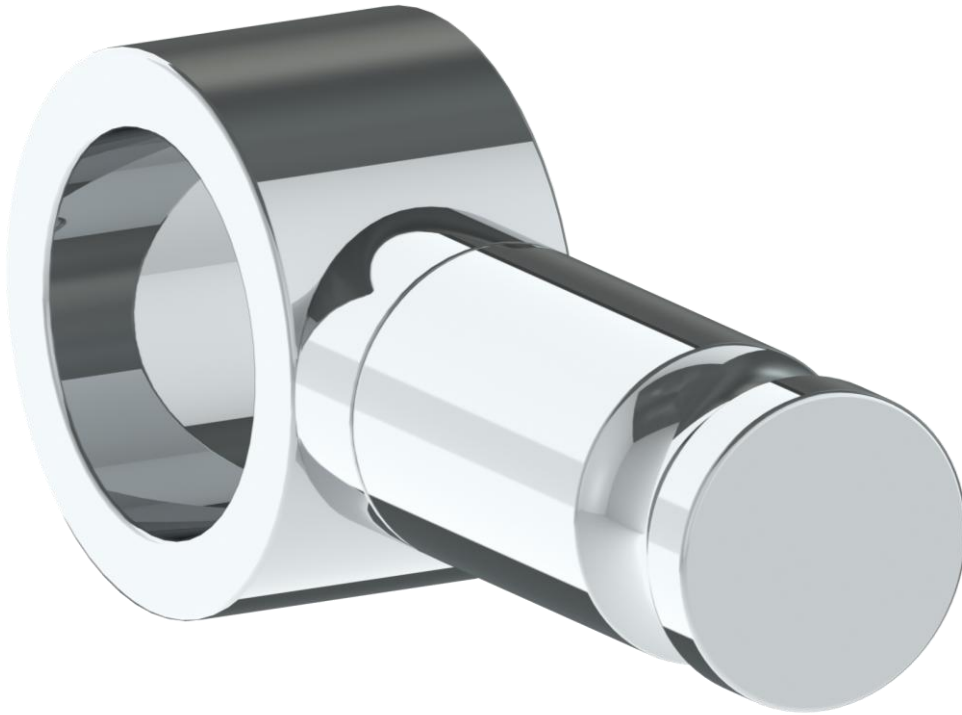

CON-LIL-0.5

Hook for Console Legs
Lily Collection

WATERMARK DESIGNS 9/26/2018