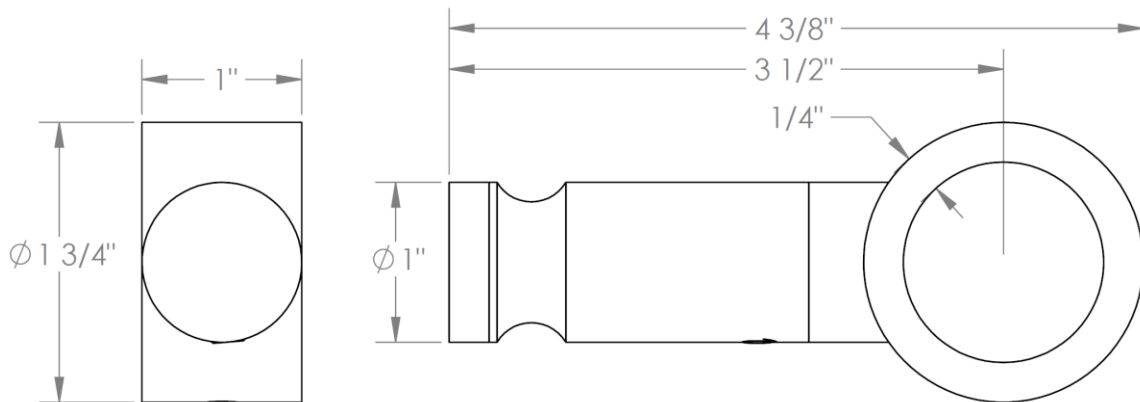

CON-LIL-0.5

Hook for Console Legs
Lily Collection

WATERMARK DESIGNS 9/26/2018